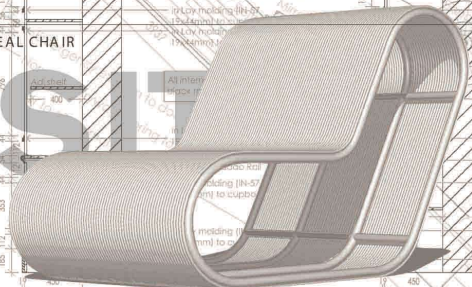

YOUR IDEAL CHAIR

YOUR INTERPRETATION OF LIGHT

03 Lounge Area Display Detail

02 Lounge Area Display Detail

Mr. WALLER
www.mrwaller.com

REV	DESCRIPTION	BY	DATE	DATE	DRAWN	JOB #	REVISION
A	ISSUED FOR CLIENT COMMENT	AW	17-08-08		AW	1088	AW
F	Updated Lounge area	AW	08-09-08				129
					Andrew Waller Design		159